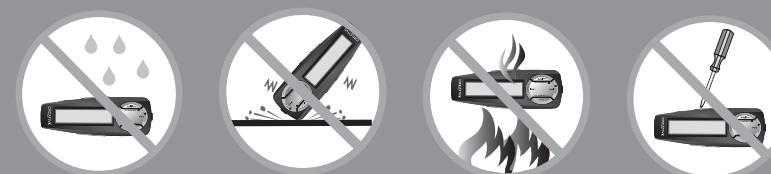

Keep this document for future reference.

Proper Handling

WARNING: Handling the cord(s) on this product may expose you to lead, a chemical known to the State of California to cause cancer and birth defects or other reproductive harm. **Wash hands after handling.**